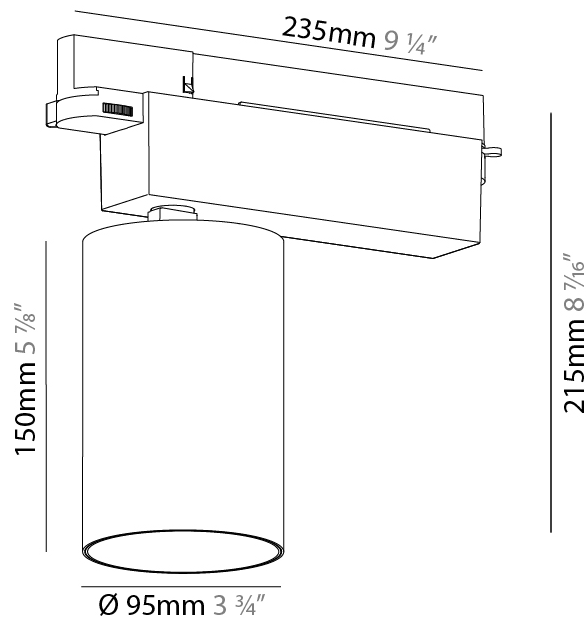

GENERAL

Series: Centriq
Subseries: Centriq 95
Brand: Prolicht
Division: Architectural
Mounting Type: Track
Mounting Location: Ceiling
Subcategory: Spots

PHYSICAL

Shape: Cylinder
Diameter (mm): 95
Diameter (in): 3 3/4
Length (mm): 235
Length (in): 9 1/4
Height (mm): 150
Height (in): 5 7/8
Light Distribution: Adjustable / Direct
Weight (kg): 1.4
Weight (lbs): 3.08
Fixture Finish: SSR / BKV / CWI / CRY / HAB / LAG / UFT / ITA / RUA / RUR / MIC / FTG / MYG / TWT / LOD / PUS / FRO / FUP / KIA / POP / BLS / SPG / MEY / GOH / GUM / CHC / COM / ABZ / JAG / OBR / MOS / ROR
Fixture Material: Aluminum

ELECTRICAL

Lamp Type: LED (Zhaga Standard)
Input Wattage (W): 12 / 15
Total Output Wattage (W): 10.8 / 13.5
Dimming: Tri-Mode (Non-Dimming and Phase Dimming (120Vac only) and 0-10V Dimming)
Driver Included: Yes
Driver Location: Integrated
Driver Type: Constant Current - Universal
Driver Class: Class 2
Input Voltage (V): 120 - 277
Constant Current (MA): 350

LED

Number of LEDs: 1
Color Temperature (°K): 2700 / 3000 / 3500 / 4000
Max. Delivered Lumen (lm): 830 / 930 / 1009 / 1030
Nominal Lumen (lm): 960 / 1070 / 1157 / 1180
CRI: >90 CRI
Lamp Life (hrs): 50000
Upon Request: Special Color Temperature Special Led

OPTICAL

Beam Angle: 8
Adjustability: Rotational 340°; Tilt 90°
Upon Request: Special Beam Angles

RATINGS AND CERTIFICATIONS

Certified By: Certified for North American Standards
IP rating: IP20