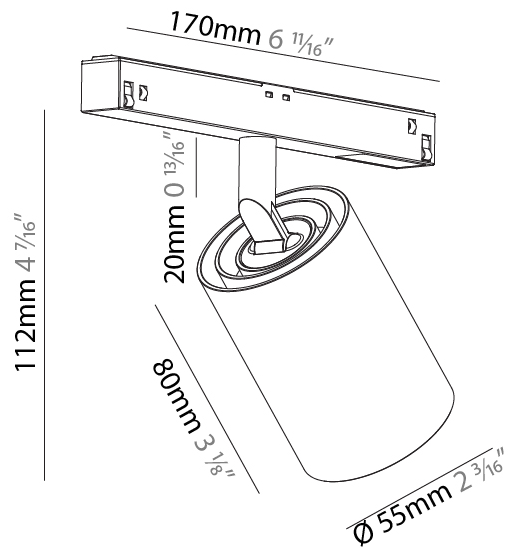

1. To build a product code in our configurator select the specify button on the base model # product page
2. To build a manual product code on this datasheet choose from the options listed below in blue font and add the suffix to the base model #

GENERAL

Series: Centriq
Subseries: Centriq for Clicktrack
Brand: Prolicht
Division: Architectural
Mounting Type: Track
Mounting Location: Ceiling
Subcategory: Spots

PHYSICAL

Shape: Cylinder
Diameter (mm): 55
Diameter (in): 2 ³/₁₆
Length (mm): 170
Length (in): 6 ¹³/₁₆
Height (mm): 112
Height (in): 4 ⁷/₁₆
Light Distribution: Adjustable / Direct
Fixture Finish: SSR / BKV / CWI / CRY / HAB / LAG / UFT / ITA / RUA / RUR / MIC / FTG / MYG / TWT / LOD / PUS / FRO / FUP / KIA / POP / BLS / SPG / MEY / GOH / GUM / CHC / COM / ABZ / JAG / OBR / MOS / ROR
Fixture Material: Aluminum

ELECTRICAL

Lamp Type: LED (Zhaga Standard)
Input Wattage (W): 12
Total Output Wattage (W): 10.9
Dimming: Non-Dimmable
Driver Included: No
Driver Location: Remote
Driver Type: Constant Voltage - Universal
Driver Class: Class 2
Input Voltage (V): 48
Constant Current (MA): 580
Upon Request: 0-10Vdc dimming / DALI dimming

LED

Number of LEDs: 1
Color Temperature (°K): 2700 / 3000 / 4000
Max. Delivered Lumen (lm): 750 / 780 / 840
CRI: >90 CRI

OPTICAL

Reflector°: 17 / 33 / 46
Optic°: 15 / 25 / 35
Adjustability: Rotational 360°; Tilt 90° (±45°)

RATINGS AND CERTIFICATIONS

Certified By: Certified for North American Standards
IP rating: IP20