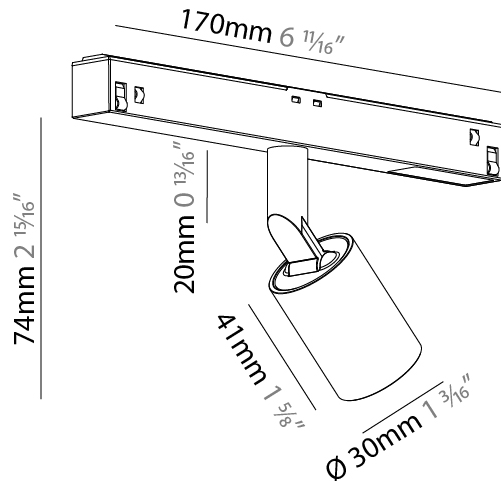

1. To build a product code in our configurator select the specify button on the base model # product page
2. To build a manual product code on this datasheet choose from the options listed below in blue font and add the suffix to the base model #

GENERAL

Series: Centriq
Subseries: Centriq for Clicktrack
Brand: Prolicht
Division: Architectural
Mounting Type: Track
Mounting Location: Ceiling
Subcategory: Spots

PHYSICAL

Shape: Cylinder
Diameter (mm): 30
Diameter (in): 1 3/16
Length (mm): 170
Length (in): 6 11/16
Height (mm): 74
Height (in): 2 15/16
Light Distribution: Adjustable / Direct
Fixture Finish: SSR / BKV / CWI / CRY / HAB / LAG / UFT / ITA / RUA / RUR / MIC / FTG / MYG / TWT / LOD / PUS / FRO / FUP / KIA / POP / BLS / SPG / MEY / GOH / GUM / CHC / COM / ABZ / JAG / OBR / MOS / ROR
Fixture Material: Aluminum

ELECTRICAL

Lamp Type: LED (Zhaga Standard)
Input Wattage (W): 4
Total Output Wattage (W): 3.6
Dimming: Non-Dimmable
Driver Included: No
Driver Location: Remote
Driver Type: Constant Voltage - Universal
Driver Class: Class 2
Input Voltage (V): 48
Constant Current (MA): 340
Upon Request: 0-10Vdc dimming / DALI dimming

LED

Number of LEDs: 1
Color Temperature (°K): 2700 / 3000 / 4000
Max. Delivered Lumen (lm): 260 / 270 / 290
CRI: >90 CRI

OPTICAL

Optic°: 24 / 32
Adjustability: Rotational 360°; Tilt 90° (±45°)

RATINGS AND CERTIFICATIONS

Certified By: Certified for North American Standards
IP rating: IP20