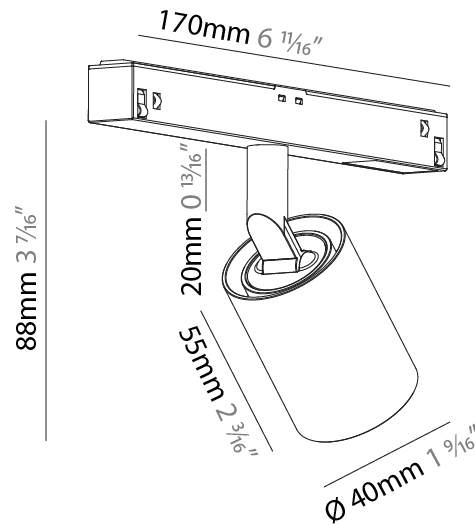

1. To build a product code in our configurator select the specify button on the base model # product page
2. To build a manual product code on this datasheet choose from the options listed below in blue font and add the suffix to the base model #

GENERAL

Series: Centriq
Subseries: Centriq for Clicktrack
Brand: Prolicht
Division: Architectural
Mounting Type: Track
Mounting Location: Ceiling
Subcategory: Spots

PHYSICAL

Shape: Cylinder
Diameter (mm): 40
Diameter (in): 1 9/16
Length (mm): 170
Length (in): 6 11/16
Height (mm): 88
Height (in): 3 7/16
Light Distribution: Adjustable / Direct
Fixture Finish: SSR / BKV / CWI / CRY / HAB / LAG / UFT / ITA / RUA / RUR / MIC / FTG / MYG / TWT / LOD / PUS / FRO / FUP / KIA / POP / BLS / SPG / MEY / GOH / GUM / CHC / COM / ABZ / JAG / OBR / MOS / ROR
Fixture Material: Aluminum

ELECTRICAL

Lamp Type: LED (Zhaga Standard)
Input Wattage (W): 6
Total Output Wattage (W): 5.4
Dimming: Non-Dimmable
Driver Included: No
Driver Location: Remote
Driver Type: Constant Voltage - Universal
Driver Class: Class 2
Input Voltage (V): 48
Constant Current (MA): 490
Upon Request: 0-10Vdc dimming / DALI dimming

LED

Number of LEDs: 1
Color Temperature (°K): 2700 / 3000 / 4000
Max. Delivered Lumen (lm): 360 / 390 / 420
CRI: >90 CRI

OPTICAL

Reflector°: 10
Adjustability: Rotational 360°; Tilt 90° (±45°)

RATINGS AND CERTIFICATIONS

Certified By: Certified for North American Standards
IP rating: IP20