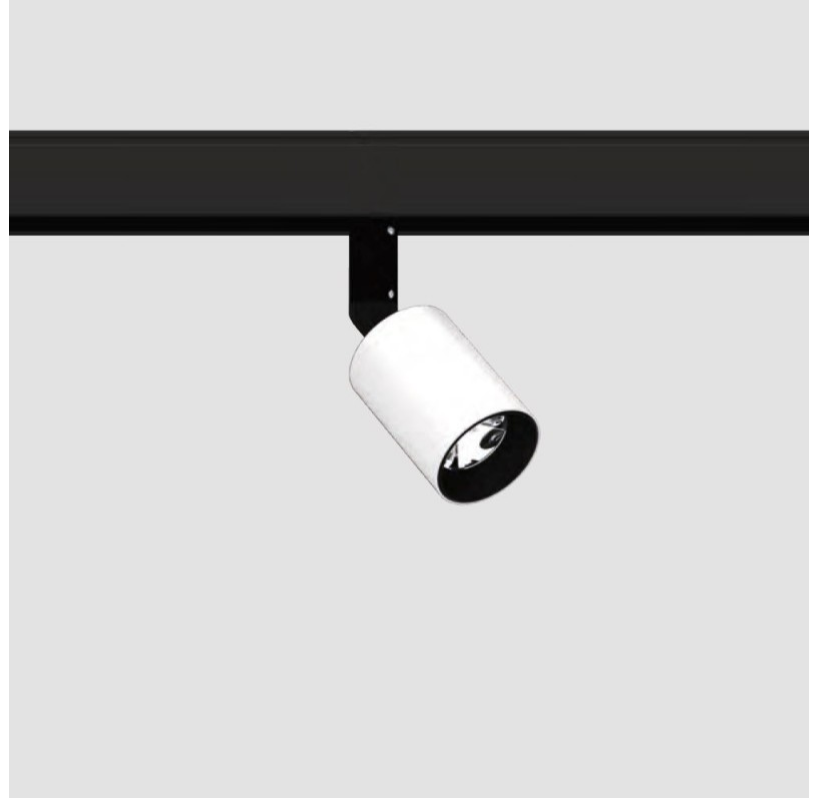

1. To build a product code in our configurator select the specify button on the base model # product page
2. To build a manual product code on this datasheet choose from the options listed below in blue font and add the suffix to the base model #

GENERAL

Series: Centriq
Subseries: Centriq for Clicktrack
Brand: Prolicht
Division: Architectural
Mounting Type: Track
Mounting Location: Ceiling
Subcategory: Spots

PHYSICAL

Shape: Cylinder
Diameter (mm): 30
Diameter (in): 1 3/16
Length (mm): 170
Length (in): 6 11/16
Height (mm): 74
Height (in): 2 15/16
Light Distribution: Adjustable / Direct
Fixture Finish: SSR / BKV / CWI / CRY / HAB / LAG / UFT / ITA / RUA / RUR / MIC / FTG / MYG / TWT / LOD / PUS / FRO / FUP / KIA / POP / BLS / SPG / MEY / GOH / GUM / CHC / COM / ABZ / JAG / OBR / MOS / ROR
Fixture Material: Aluminum

ELECTRICAL

Lamp Type: LED (Zhaga Standard)
Input Wattage (W): 4
Total Output Wattage (W): 3.6
Dimming: Non-Dimmable
Driver Included: No
Driver Location: Remote
Driver Type: Constant Voltage - Universal
Driver Class: Class 2
Input Voltage (V): 48
Constant Current (MA): 340
Upon Request: 0-10Vdc dimming / DALI dimming

LED

Number of LEDs: 1
Color Temperature (°K): 2700 / 3000 / 4000
Max. Delivered Lumen (lm): 260 / 270 / 290
CRI: >90 CRI

OPTICAL

Optic°: 24 / 32
Adjustability: Rotational 360°; Tilt 90° (±45°)

RATINGS AND CERTIFICATIONS

Certified By: Certified for North American Standards
IP rating: IP20