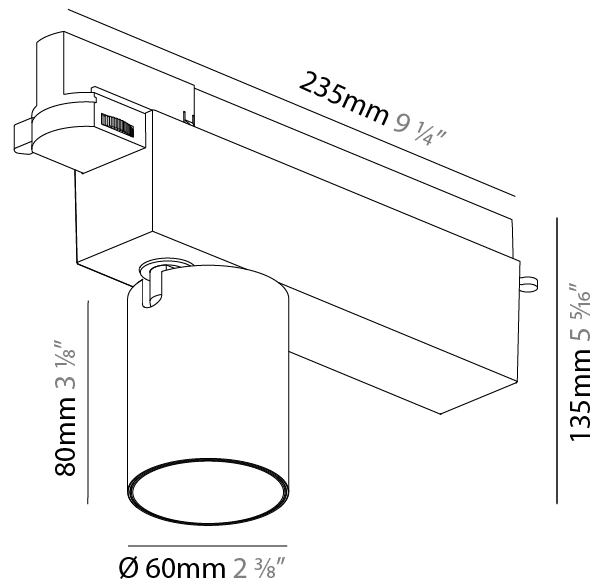

PHYSICAL

Shape: Cylinder
Diameter (mm): 60
Diameter (in): 2 3/8
Length (mm): 235
Length (in): 9 1/4
Height (mm): 135
Height (in): 5 5/16
Light Distribution: Adjustable / Direct
Weight (kg): 0.7
Weight (lbs): 1.54
Installation Requirement: Track or profile system
Fixture Finish: SSR / BKV / CWI / CRY / HAB / LAG / UFT / ITA / RUA / RUR / MIC / FTG / MYG / TWT / LOD / PUS / FRO / FUP / KIA / POP / BLS / SPG / MEY / GOH / GUM / CHC / COM / ABZ / JAG / OBR / MOS / ROR
Fixture Material: Aluminum Die Cast

ELECTRICAL

Lamp Type: LED (Zhaga Standard)
Input Wattage (W): 12 / 15
Total Output Wattage (W): 10.8 / 13.5
Dimming: Tri-Mode (Non-Dimming and Phase Dimming (120Vac only) and 0-10V Dimming)
Driver Included: Yes
Driver Location: Integrated
Driver Type: Constant Current - Universal
Driver Class: Class 2
Input Voltage (V): 120 - 277
Constant Current (MA): 350

LED

Number of LEDs: 1
Color Temperature (°K): 2700 / 3000 / 3500 / 4000
Max. Delivered Lumen (lm): 520 / 580 / 627 / 640
Nominal Lumen (lm): 960 / 1070 / 1156 / 1180
CRI: >90 CRI
Lamp Life (hrs): 50000
Upon Request: Special Color Temperature Special Led

OPTICAL

Beam Angle: 8
Adjustability: Rotational 340°; Tilt 90°
Upon Request: Special Beam Angles

RATINGS AND CERTIFICATIONS

Certified By: Certified for North American Standards
IP rating: IP20

PROJECT	
TYPE	
SPECIFIER	
QUANTITY	
DATE