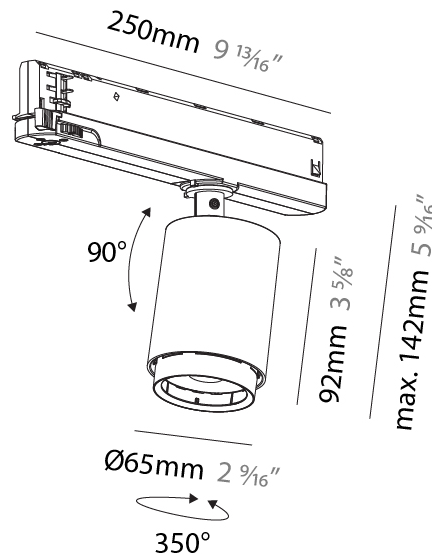

GENERAL

Series: Centriq
Subseries: Centriq In Flex
Brand: Prolicht
Division: Architectural
Mounting Type: Track
Subcategory: Spots

PHYSICAL

Shape: Cylinder
Diameter (mm): 65
Diameter (in): 2 9/16
Length (mm): 250
Length (in): 9 13/16
Height (mm): 142
Height (in): 5 9/16
Light Distribution: Adjustable / Direct
Weight (kg): 0.62

Fixture Finish: SSR / BKV / CWI / CRY / HAB / LAG / UFT / ITA / RUA / RUR / MIC / FTG / MYG / TWT / LOD / PUS / FRO / FUP / KIA / POP / BLS / SPG / MEY / GOH / GUM / CHC / COM / ABZ / JAG / OBR / MOS / ROR

Holder Finish: WHI / BLK

Accent Finish: SSR / BKV / CWI / CRY / HAB / LAG / UFT / ITA / RUA / RUR / MIC / FTG / MYG / TWT / LOD / PUS / FRO / FUP / KIA / POP / BLS / SPG / MEY / GOH / GUM / CHC / COM / ABZ / JAG

Fixture Material: Aluminum

ELECTRICAL

Lamp Type: LED (Zhaga Standard)
Input Wattage (W): 20
Total Output Wattage (W): 18.1
Dimming: Non-Dimmable / 0-10V Dimming
Driver Included: Yes
Driver Location: Integrated
Driver Type: Constant Current - 120Vac
Driver Class: Class 2
Input Voltage (V): 120

LED

Number of LEDs: 1
Color Temperature (°K): 2700 / 3000 / 3500 / 4000
Max. Delivered Lumen (lm): 1207 / 1300 / 1376 / 1380
Nominal Lumen (lm): 1672 / 1800 / 1905 / 1910
CRI: >90 CRI
Lamp Life (hrs): 50000

OPTICAL

Reflector°: Adjustable 14 - 44
Adjustability: Rotational 360°; Tilt 90° (±45°)

RATINGS AND CERTIFICATIONS

Certified By: Certified for North American Standards
IP rating: IP20