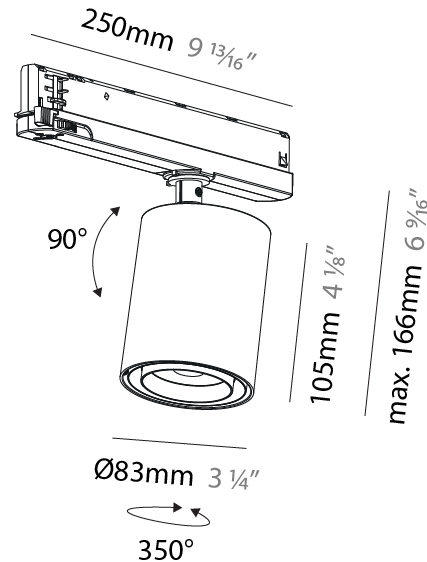

GENERAL

Series: Centriq
Subseries: Centriq In Flex
Brand: Prolicht
Division: Architectural
Mounting Type: Track
Subcategory: Spots

PHYSICAL

Shape: Cylinder
Diameter (mm): 83
Diameter (in): 3 1/4
Length (mm): 250
Length (in): 9 13/16
Height (mm): 166
Height (in): 6 9/16

Light Distribution: Adjustable / Direct

Fixture Finish: SSR / BKV / CWI / CRY / HAB / LAG / UFT / ITA / RUA / RUR / MIC / FTG / MYG / TWT / LOD / PUS / FRO / FUP / KIA / POP / BLS / SPG / MEY / GOH / GUM / CHC / COM / ABZ / JAG / OBR / MOS / ROR

Holder Finish: WHI / BLK

Accent Finish: SSR / BKV / CWI / CRY / HAB / LAG / UFT / ITA / RUA / RUR / MIC / FTG / MYG / TWT / LOD / PUS / FRO / FUP / KIA / POP / BLS / SPG / MEY / GOH / GUM / CHC / COM / ABZ / JAG

Fixture Material: Aluminum

ELECTRICAL

Lamp Type: LED (Zhaga Standard)
Input Wattage (W): 20
Total Output Wattage (W): 18.1
Dimming: Non-Dimmable / 0-10V Dimming
Driver Included: Yes
Driver Location: Integrated
Driver Type: Constant Current - 120Vac
Driver Class: Class 2
Input Voltage (V): 120

LED

Number of LEDs: 1
Color Temperature (°K): 2700 / 3000 / 3500 / 4000
Max. Delivered Lumen (lm): 1207 / 1300 / 1376 / 1380
Nominal Lumen (lm): 1672 / 1800 / 1905 / 1910
CRI: >90 CRI
Lamp Life (hrs): 50000

OPTICAL

Reflector°: Adjustable 14 - 44
Adjustability: Rotational 360°; Tilt 90° (±45°)

RATINGS AND CERTIFICATIONS

Certified By: Certified for North American Standards
IP rating: IP20