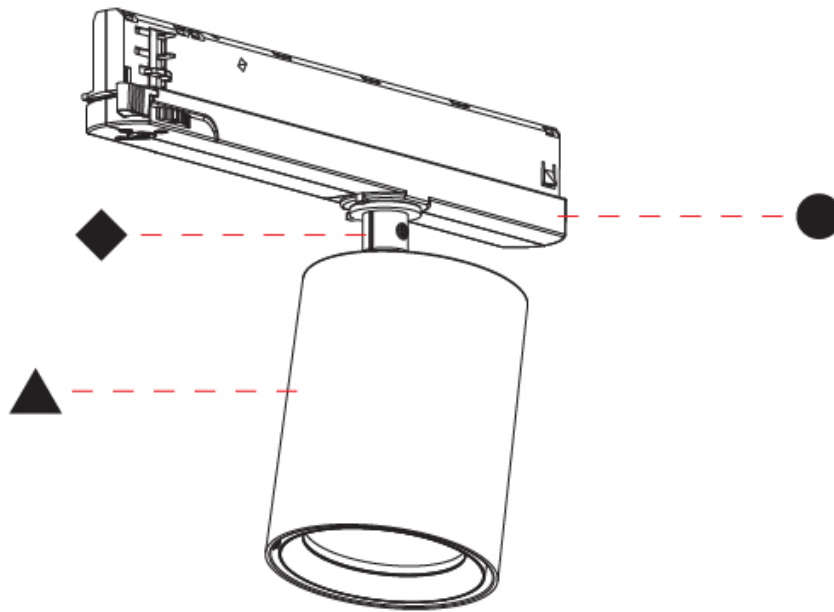

CENTRIQ IN TRACK

A3T218-

PROJECT

TYPE

SPECIFIER

QUANTITY

DATE

A